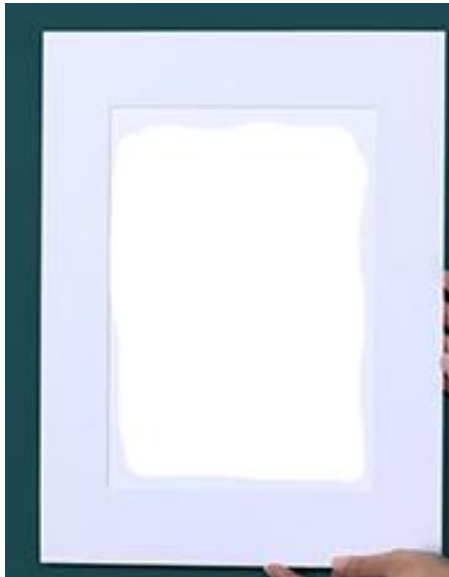

Mounted Art Prints - \$45 (excludes delivery)

Bring an effortless, artistic touch to your home with these unique images

- Dimension : 30x40 cm
- Textured paper Pristine White, Short Grain, 340gsm.
- Frame mount with slightly bevelled edges
- Choose any photo from the Gallery range
- Optional frame: natural wood colour can be ordered for an additional \$15
- Hanging kit included for the mounted print
- Delivered in a stylish envelope - ready to be gifted straight away!

Textured paper

We want to give your mounted print an artsy feel. Your chosen image is printed on short grain, 340gsm paper. The textured pristine white textured paper will make your print look gallery ready.

Mounted frame

A cardboard frame (1.4mm thickness) is mounted onto the photo print with slightly bevelled edges (45°) adding depth to the Mounted Art Print.

Optional wooden frame

Add an optional wooden frame to the Mounted Art Print for an additional \$15. These frames come in a natural wood colour. They have a bracket attached to the back of the frame, so that you can easily hang it on the wall.