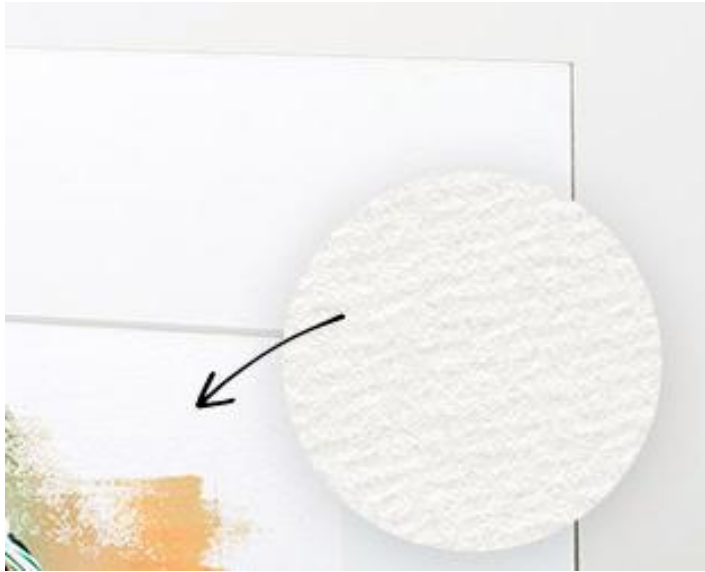

Mounted Art Prints - \$45 (excludes delivery)

Bring an effortless, artistic touch to your home with these unique images

- Dimension : 30x40 cm
- Textured paper Pristine White, Short Grain, 340gsm.
- Frame mount with slightly bevelled edges
- Choose any photo from the Gallery range
- Optional frame: natural wood colour can be ordered for an additional \$15
- Hanging kit included for the mounted print
- Delivered in a stylish envelope - ready to be gifted straight away!

Textured paper

We want to give your mounted print an artsy feel. Your chosen image is printed on short grain, 340gsm paper. The textured pristine white textured paper will make your print look gallery ready.

Mounted frame

A cardboard frame (1.4mm thickness) is mounted onto the photo print with slightly bevelled edges (45°) adding depth to the Mounted Art Print.

Optional wooden frame

Add an optional wooden frame to the Mounted Art Print for an additional \$15. These frames come in a natural wood colour. They have a bracket attached to the back of the frame, so that you can easily hang it on the wall.